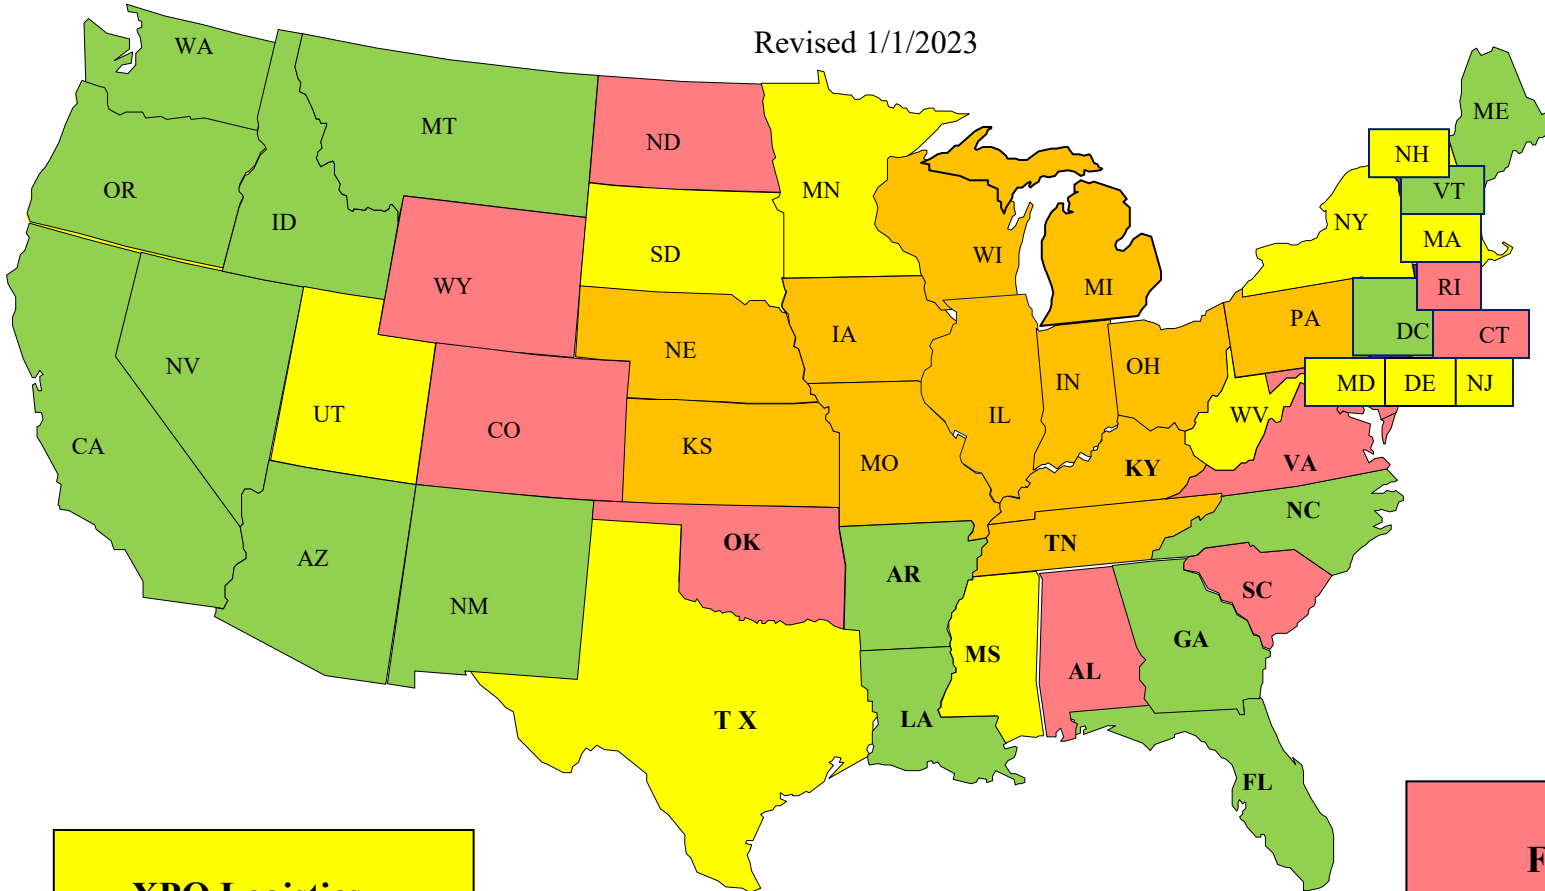

**Clow Valve, Oskaloosa, IA**  
**LTL up to 19,999 lbs. Routing Map**  
**\*Except Fed Ex Freight Less than 15' & 15,000 lbs**

**OUTBOUND ONLY**

Revised 1/1/2023

**XPO Logistics**

**R&L Carriers**

**Dayton Freight**

**Fed Ex Freight**  
**\*IF shipment is 15' or longer or 15K lbs. or Over, use R&L**

**Clow Valve, Riverside, CA**  
**LTTL up to 19,999 lbs. Routing Map**

**OUTBOUND ONLY**

Revised 1/1/2023

**Best Overnight or Oak Harbor**

**XPO Logistics**

**Best Overnight or Oak Harbor**  
**Note: Jack Jones \*So. CA**

**Oak Harbor**

**R&L Carriers**

# Clow Valve - iHydrant, Carrollton, TX

LTL up to 19,999 lbs. Routing Map

**OUTBOUND ONLY**

Revised 1/1/2023

**AAA Cooper**

**R&L Carriers**

**XPO Logistics**

**Clow Valve-iHydrant, Exit Elmira, NY**  
**LTL up to 19,999 lbs. Routing Map**  
**Except Fed Ex Freight Less than 15' & 15,000 lbs.**