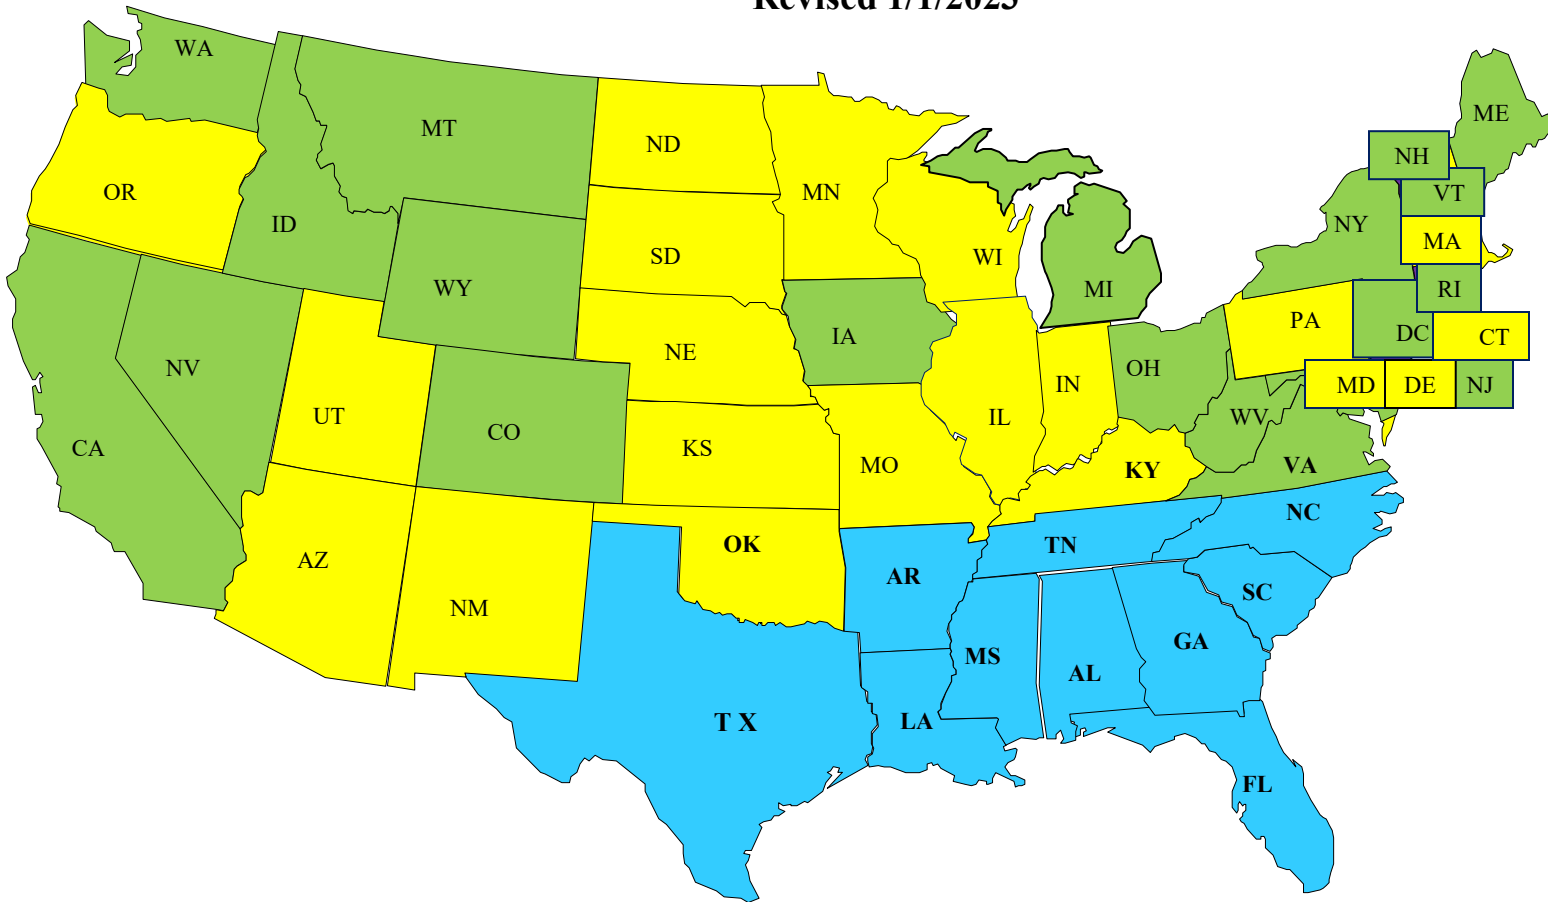

**Fed Ex Freight**  
**\*IF shipment is 15' or longer or 15K lbs. or Over, use R&L**

**Clow Valve, Riverside, CA**  
**LTTL up to 19,999 lbs. Routing Map**

**OUTBOUND ONLY**

Revised 1/1/2023

**Best Overnight or Oak Harbor**

**XPO Logistics**

**Best Overnight or Oak Harbor**  
**Note: Jack Jones \*So. CA**

**Oak Harbor**

**R&L Carriers**

# Clow Valve - iHydrant, Carrollton, TX

LTL up to 19,999 lbs. Routing Map

**OUTBOUND ONLY**

Revised 1/1/2023

**AAA Cooper**

**R&L Carriers**

**XPO Logistics**

**Clow Valve-iHydrant, Exit Elmira, NY**  
**LTL up to 19,999 lbs. Routing Map**  
**Except Fed Ex Freight Less than 15' & 15,000 lbs.**

**Revised 1/1/2023**

**R&L Carriers**

**XPO Logistics**