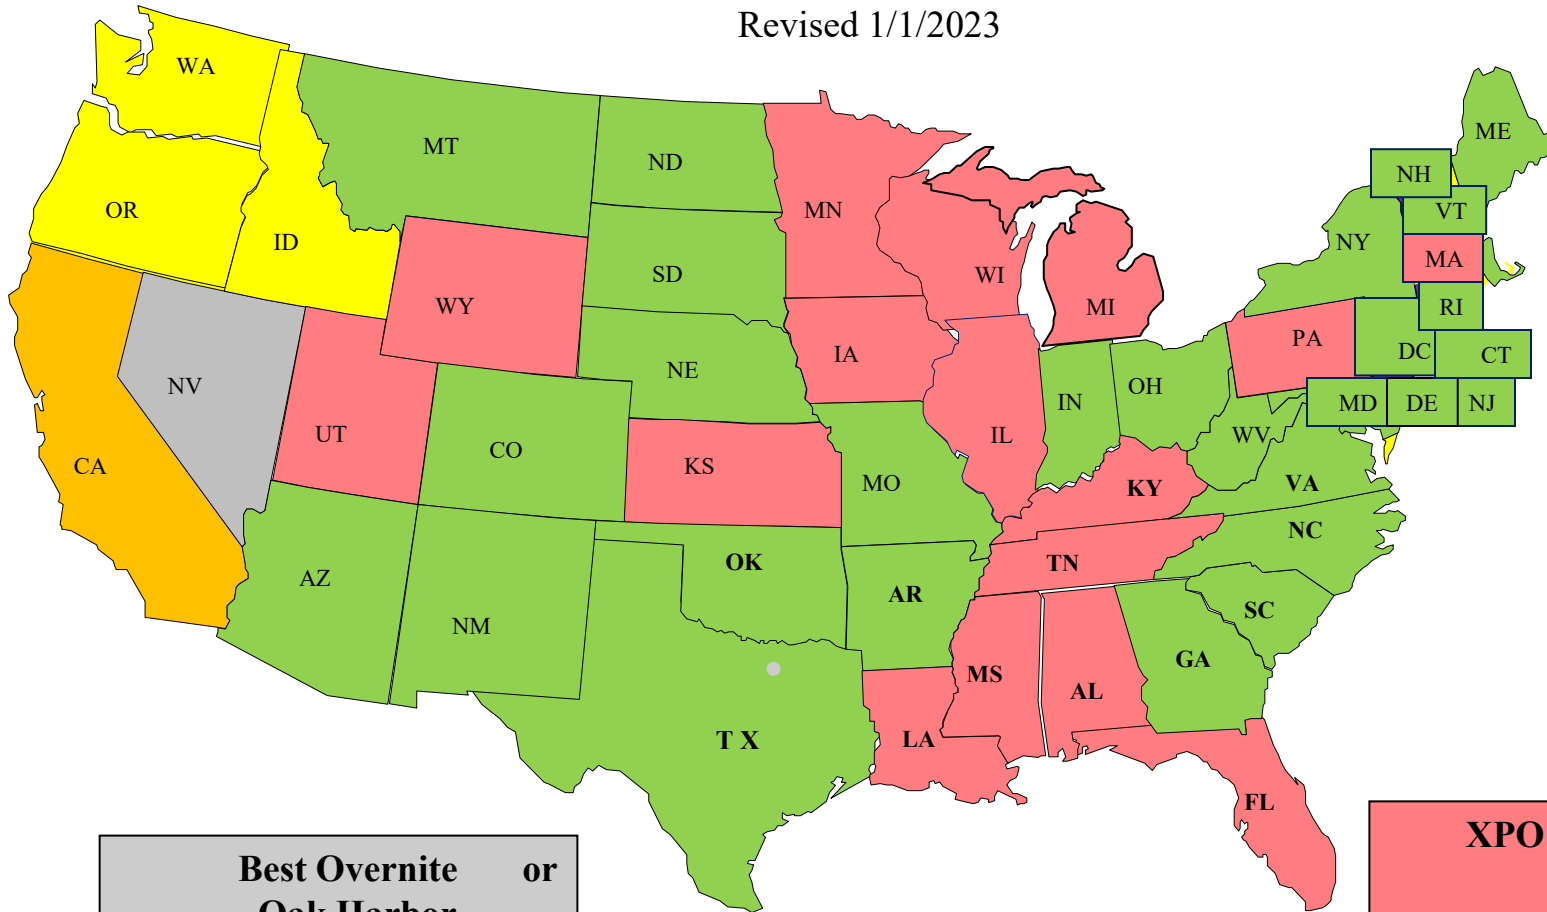

**Clow Valve, Oskaloosa, IA**  
**LTL up to 19,999 lbs. Routing Map**  
**\*Except Fed Ex Freight Less than 15' & 15,000 lbs**

**OUTBOUND ONLY**

Revised 1/1/2023

**XPO Logistics**

**R&L Carriers**

**Dayton Freight**

**Fed Ex Freight**  
**\*IF shipment is 15' or longer or 15K lbs. or Over, use R&L**

**Clow Valve, Riverside, CA**  
**LTTL up to 19,999 lbs. Routing Map**

**OUTBOUND ONLY**

Revised 1/1/2023

**Best Overnight or Oak Harbor**

**XPO Logistics**

**Best Overnight or Oak Harbor**  
**Note: Jack Jones \*So. CA**

**Oak Harbor**

**R&L Carriers**