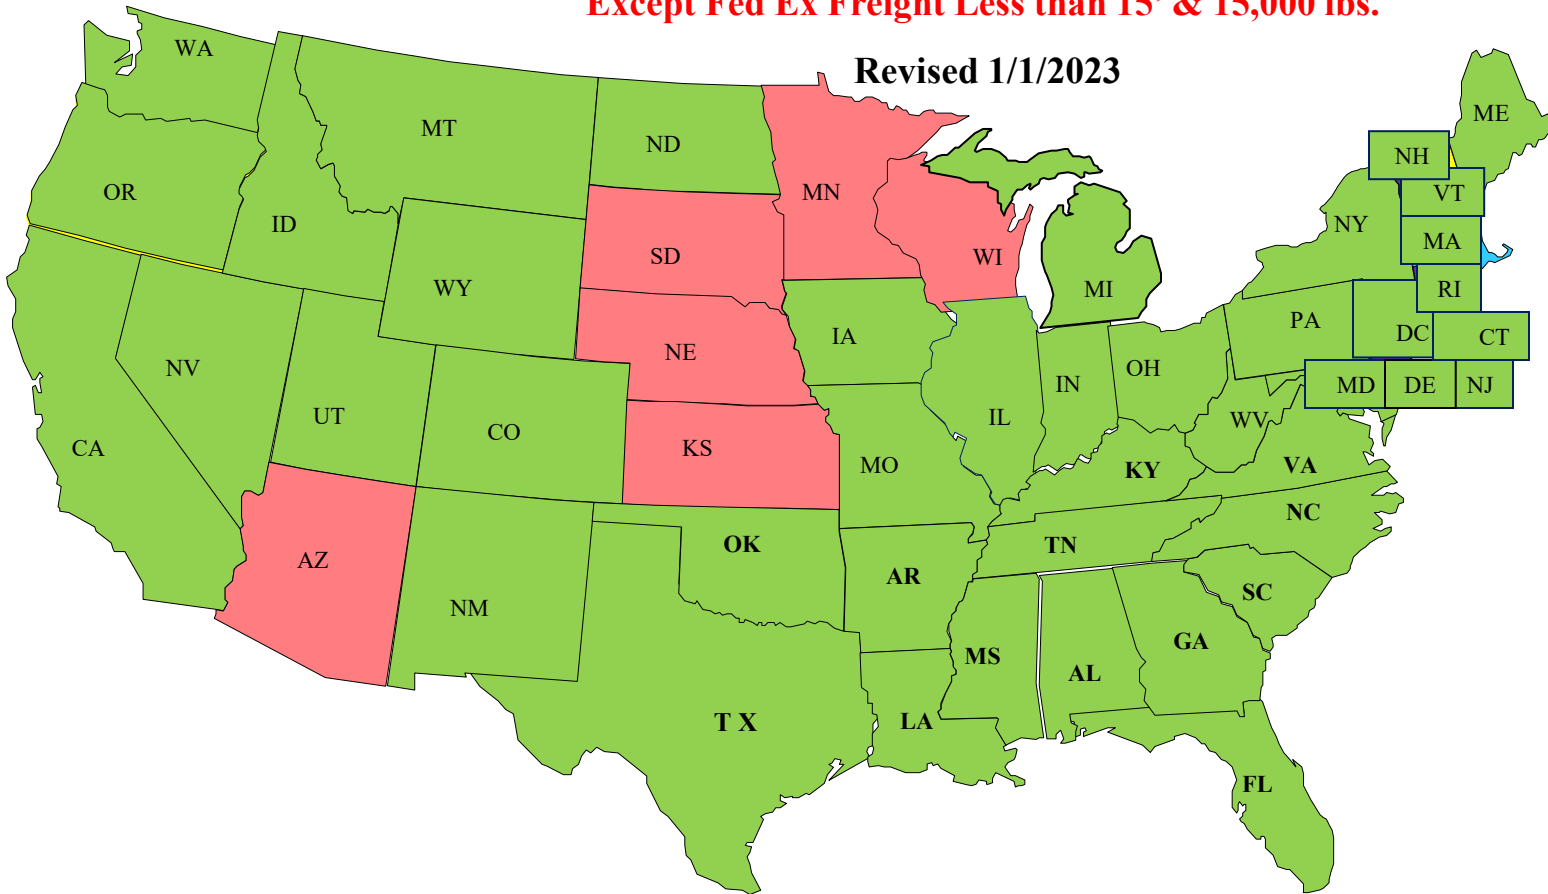

**XPO Logistics**

**Best Overnight or Oak Harbor**  
**Note: Jack Jones \*So. CA**

**Oak Harbor**

**R&L Carriers**

# Clow Valve - iHydrant, Carrollton, TX

LTL up to 19,999 lbs. Routing Map

**OUTBOUND ONLY**

Revised 1/1/2023

**AAA Cooper**

**R&L Carriers**

**XPO Logistics**

**Clow Valve-iHydrant, Exit Elmira, NY**  
**LTL up to 19,999 lbs. Routing Map**  
**Except Fed Ex Freight Less than 15' & 15,000 lbs.**

**Revised 1/1/2023**

**R&L Carriers**

**XPO Logistics**